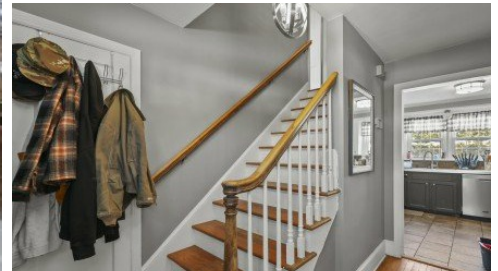

121 Elberon Ave
Pittsfield, MA 01201

Powered by [homes.berkshireeagle.com](https://www.homes.berkshireeagle.com)

MLS# 248697

\$325,000

3 Bedrooms | 1 Bathroom | 1,440 Sqft

A classic colonial style home with a brick facade situated on a corner lot. Set back from the road, includes a one car garage with workshop space and a fenced-in yard. Well-maintained with a thoughtful layout for its age, this home offers open living and dining space on the first floor with a large living room including a fireplace, formal dining area with a separate breakfast bar, and an enclosed porch. Hardwood floors are featured throughout this home with all three bedrooms and the full bathroom located on the second floor. Each bedroom offers expansive space with large closets. The primary bedroom including an additional space perfect for a reading nook or home office.